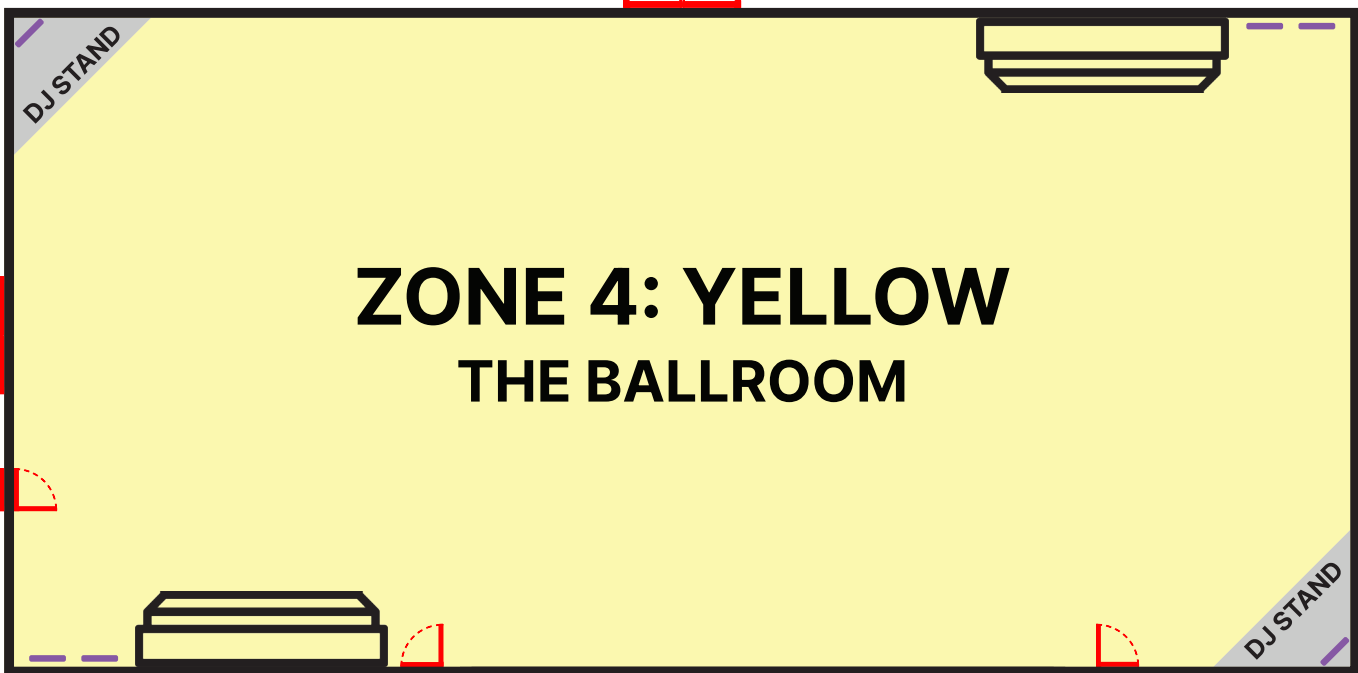

 = T.V.
 = Smoker Posts

BARN FOR TABLES & CHAIRS DO NOT ENTER!

ZONE 4: YELLOW THE BALLROOM

ZONE 3: GREEN THE CONNECTION

INSIDE

- ★ Restrooms
- ★ Bridal Suites
- ★ Groom Suites
- ★ Catering Kitchen
- ★ General Seating Areas
- ★ Pool Tables

OUTSIDE

- ★ Catering Entry Door
- ★ Catering Dumpster
- ★ Ice Merchandiser

ZONE 2: PINK THE OLD WEST TOWN

OLD WEST TOWN

- ★ Post Office
- ★ Blacksmith
- ★ General Store
- ★ U.S. Marshal
- ★ Saloon
- ★ Whiskey Still
- ★ Jail Cell
- ★ Bank

INSIDE

- ★ General Seating Areas

ZONE 1: BLUE THE LOUNGE

INSIDE

- ★ Main Entrance
- ★ General Seating Areas
- ★ Fireplace

OUTSIDE

- ★ Drop Offs
- ★ Valet Service
- ★ Horse Statue