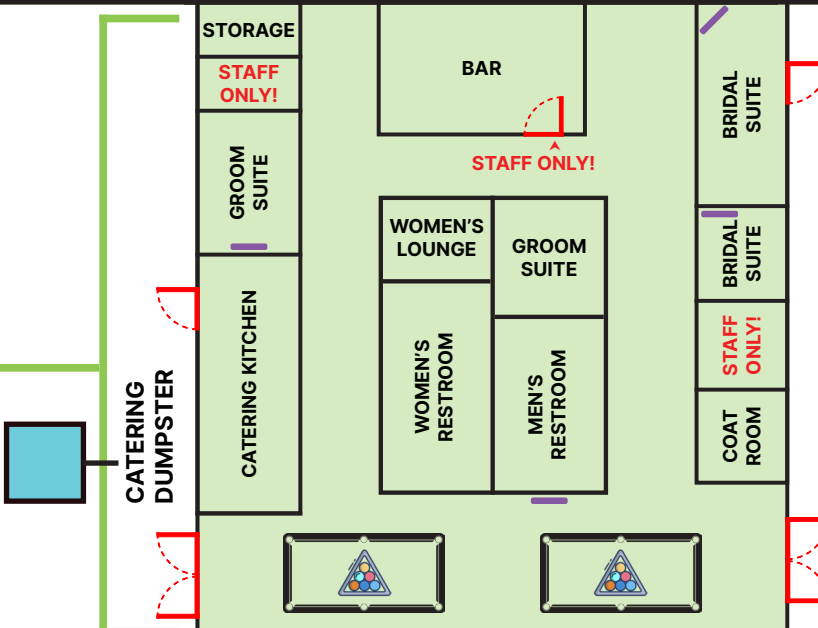

 = T.V.
 = Smoker Posts

BARN FOR TABLES & CHAIRS DO NOT ENTER!

ZONE 4: YELLOW THE BALLROOM

ZONE 3: GREEN THE CONNECTION

INSIDE

- ★ Restrooms
- ★ Bridal Suites
- ★ Groom Suites
- ★ Catering Kitchen
- ★ General Seating Areas
- ★ Pool Tables

OUTSIDE

- ★ Catering Entry Door
- ★ Catering Dumpster
- ★ Ice Merchandiser

ZONE 2: PINK THE OLD WEST TOWN

OLD WEST TOWN

- ★ Post Office
- ★ Blacksmith
- ★ General Store
- ★ U.S. Marshal
- ★ Saloon
- ★ Whiskey Still
- ★ Jail Cell
- ★ Bank

INSIDE

- ★ General Seating Areas

ZONE 1: BLUE THE LOUNGE

INSIDE

- ★ Main Entrance
- ★ General Seating Areas
- ★ Fireplace

OUTSIDE

- ★ Drop Offs
- ★ Valet Service
- ★ Horse Statue