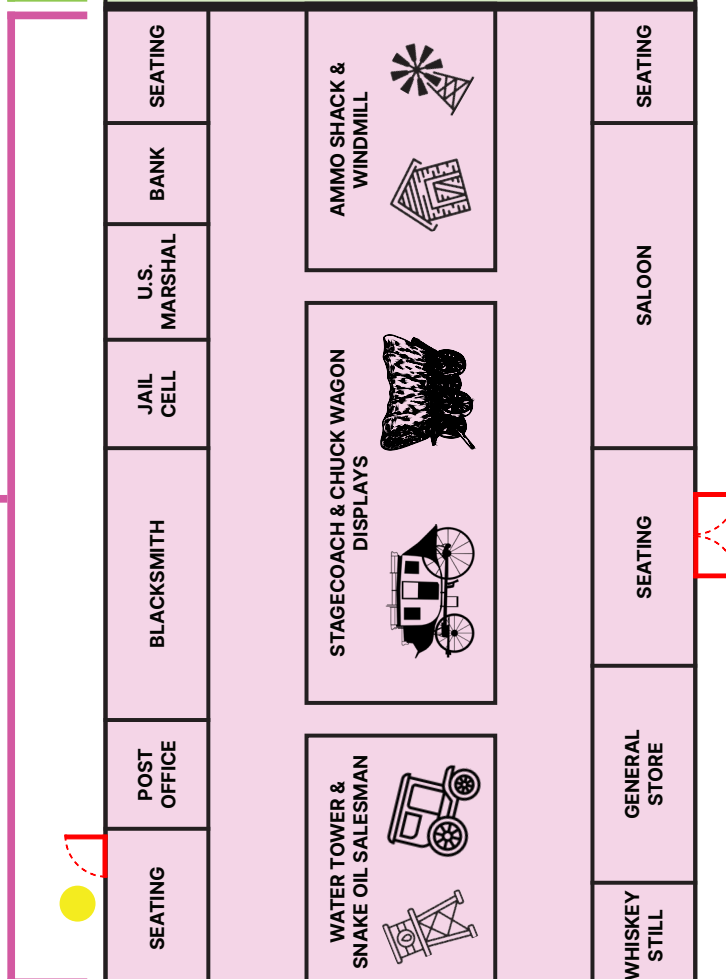

 = T.V.
 = Smoker Posts

BARN FOR TABLES & CHAIRS DO NOT ENTER!

ZONE 4: YELLOW THE BALLROOM

ZONE 3: GREEN THE CONNECTION

INSIDE

- ★ Restrooms
- ★ Bridal Suites
- ★ Groom Suites
- ★ Catering Kitchen
- ★ General Seating Areas
- ★ Pool Tables

OUTSIDE

- ★ Catering Entry Door
- ★ Catering Dumpster
- ★ Ice Merchandiser

ZONE 2: PINK THE OLD WEST TOWN

OLD WEST TOWN

- ★ Post Office
- ★ Blacksmith
- ★ General Store
- ★ U.S. Marshal
- ★ Saloon
- ★ Whiskey Still
- ★ Jail Cell
- ★ Bank

INSIDE

- ★ General Seating Areas

ZONE 1: BLUE THE LOUNGE

INSIDE

- ★ Main Entrance
- ★ General Seating Areas
- ★ Fireplace

OUTSIDE

- ★ Drop Offs
- ★ Valet Service
- ★ Horse Statue